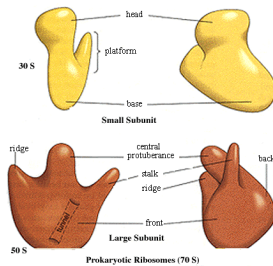

Ribosome Restaurants

Please enjoy our ribosome restaurants located throughout the cytoplasmic areas of our hotel as well as special ones found on the rough endoplasmic reticulum transway of our hotel. These restaurants specialize in making any protein meal you desire. The special ones on the ER transway actually have tableside ribochefs preparing protein meals right before your very eyes!